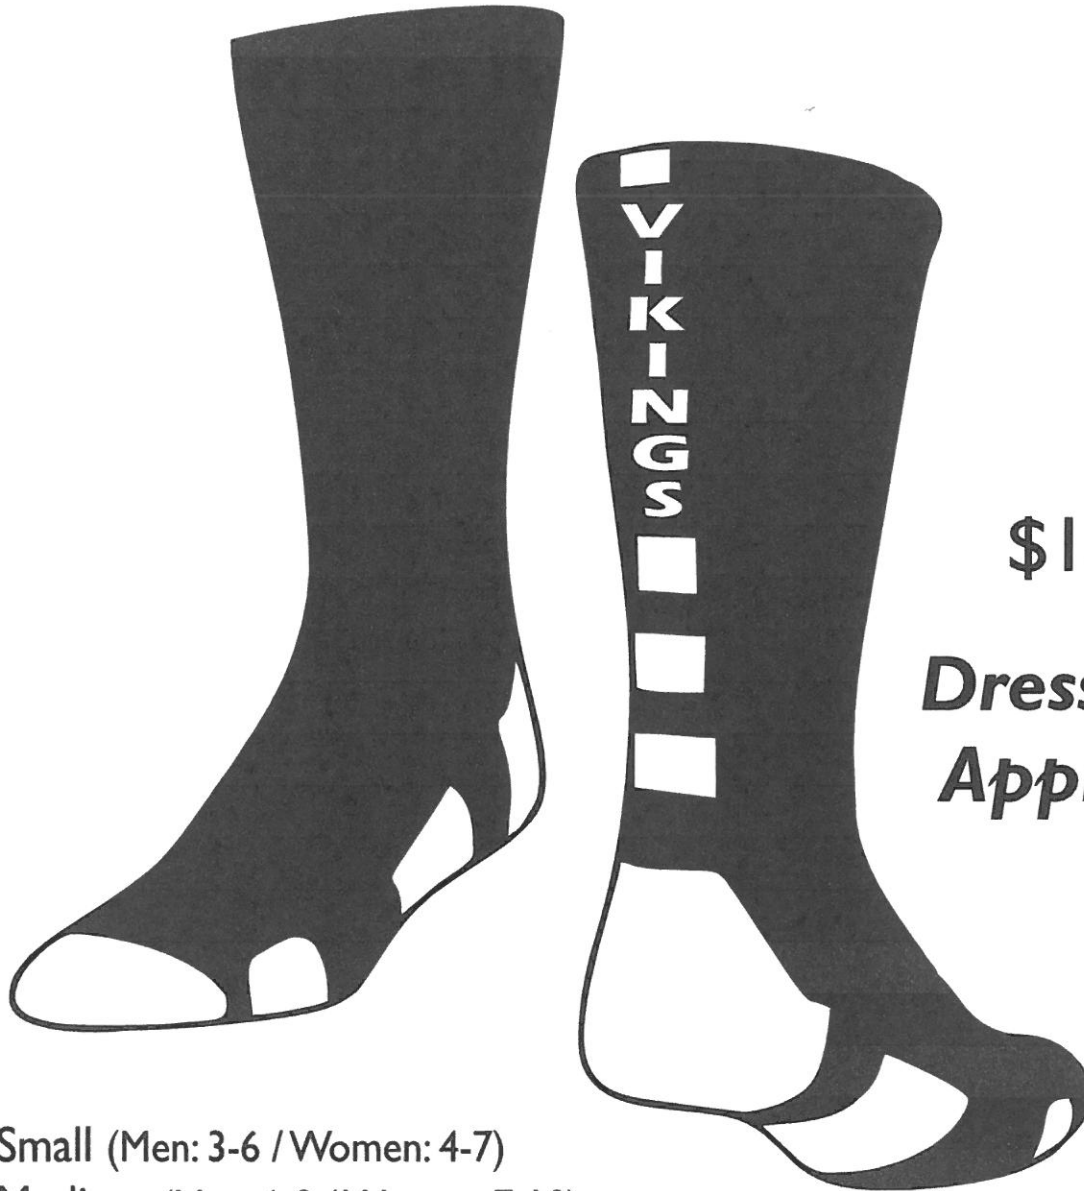

VIKINGS SOCKS

Orders due:

Checks payable to:
(Include payment with order)

\$15.00

***Dress Code
Approved!***

- Small (Men: 3-6 / Women: 4-7)
- Medium (Men: 6-9 / Women: 7-10)
- Large (Men: 9-12 / Women: 10-13)
- X-Large (Men: 12-15 / Women: 13+)